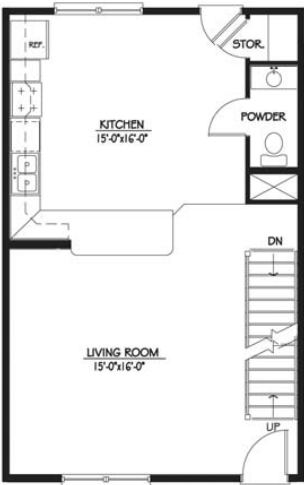

Fresno, CA Floorplans

One-Bedroom Apartment
(approx. 650 sq. ft.)

Entry Level

Two-Bedroom Townhome
(approx. 1300 sq. ft.)

Entry Level

Upper Level

Three-Bedroom Townhome
(approx. 2000 sq. ft.)

Entry Level

Upper Level

Lower Level

Three-Bedroom Townhome
(approx. 1700 sq. ft.)

Entry Level

Upper Level

Lower Level

Four-Bedroom Townhome
(approx. 2000 sq. ft.)

Entry Level

Upper Level

Lower Level