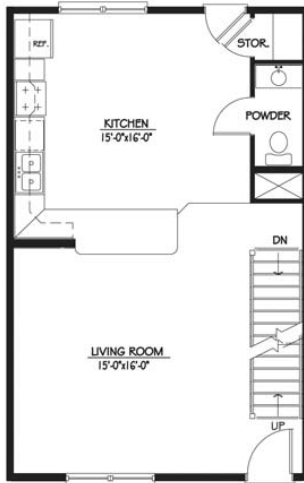

Fresno, CA Floorplans

One-Bedroom Apartment
(approx. 650 sq. ft.)

Entry Level

Two-Bedroom Townhome
(approx. 1300 sq. ft.)

Entry Level

Upper Level

Three-Bedroom Townhome
(approx. 2000 sq. ft.)

Entry Level

Upper Level

Lower Level

Three-Bedroom Townhome
(approx. 1700 sq. ft.)

Entry Level

Upper Level

Lower Level

Four-Bedroom Townhome
(approx. 2000 sq. ft.)

Entry Level

Upper Level

Lower Level