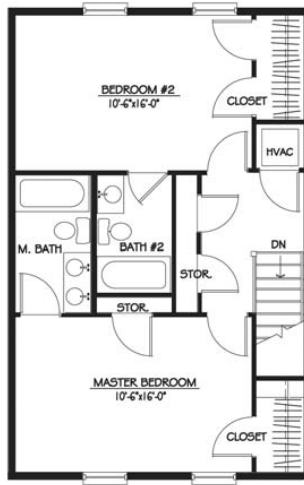

Fresno, CA Floorplans

One-Bedroom Apartment
(approx. 650 sq. ft.)

Entry Level

Two-Bedroom Townhome
(approx. 1300 sq. ft.)

Entry Level

Upper Level

Three-Bedroom Townhome
(approx. 2000 sq. ft.)

Entry Level

Upper Level

Lower Level

Three-Bedroom Townhome
(approx. 1700 sq. ft.)

Entry Level

Upper Level

Lower Level

Four-Bedroom Townhome
(approx. 2000 sq. ft.)

Entry Level

Upper Level

Lower Level