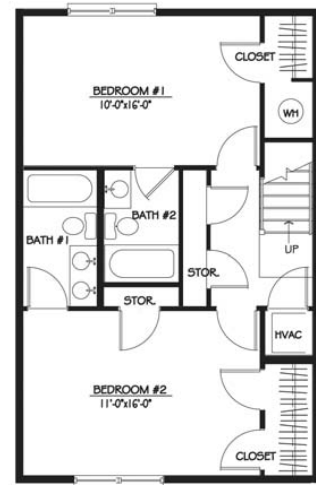

Fresno, CA Floorplans

One-Bedroom Apartment
(approx. 650 sq. ft.)

Entry Level

Two-Bedroom Townhome
(approx. 1300 sq. ft.)

Entry Level

Upper Level

Three-Bedroom Townhome
(approx. 2000 sq. ft.)

Entry Level

Upper Level

Lower Level

Three-Bedroom Townhome
(approx. 1700 sq. ft.)

Entry Level

Upper Level

Lower Level

Four-Bedroom Townhome
(approx. 2000 sq. ft.)

Entry Level

Upper Level

Lower Level