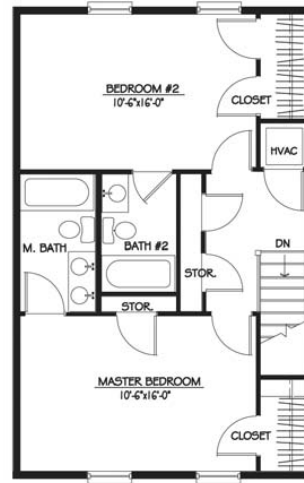

Fresno, CA Floorplans

One-Bedroom Apartment
(approx. 650 sq. ft.)

Entry Level

Two-Bedroom Townhome
(approx. 1300 sq. ft.)

Entry Level

Upper Level

Three-Bedroom Townhome
(approx. 2000 sq. ft.)

Entry Level

Upper Level

Lower Level

Three-Bedroom Townhome
(approx. 1700 sq. ft.)

Entry Level

Upper Level

Lower Level

Four-Bedroom Townhome
(approx. 2000 sq. ft.)

Entry Level

Upper Level

Lower Level