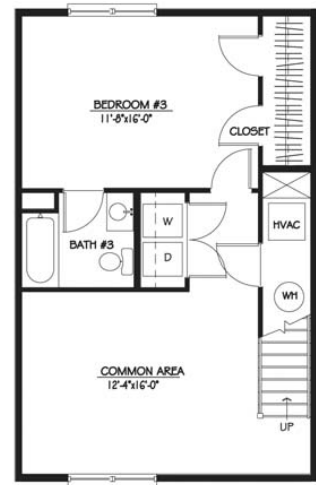

Fresno, CA Floorplans

One-Bedroom Apartment
(approx. 650 sq. ft.)

Entry Level

Two-Bedroom Townhome
(approx. 1300 sq. ft.)

Entry Level

Upper Level

Three-Bedroom Townhome
(approx. 2000 sq. ft.)

Entry Level

Upper Level

Lower Level

Three-Bedroom Townhome
(approx. 1700 sq. ft.)

Entry Level

Upper Level

Lower Level

Four-Bedroom Townhome
(approx. 2000 sq. ft.)

Entry Level

Upper Level

Lower Level