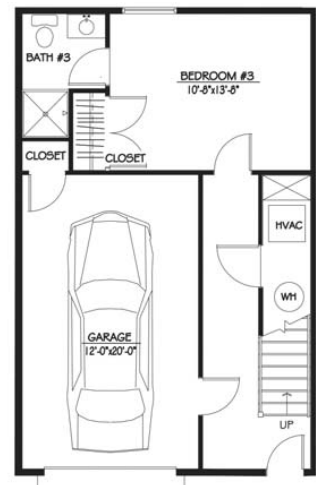

Fresno, CA Floorplans

One-Bedroom Apartment
(approx. 650 sq. ft.)

Entry Level

Two-Bedroom Townhome
(approx. 1300 sq. ft.)

Entry Level

Upper Level

Three-Bedroom Townhome
(approx. 2000 sq. ft.)

Entry Level

Upper Level

Lower Level

Three-Bedroom Townhome
(approx. 1700 sq. ft.)

Entry Level

Upper Level

Lower Level

Four-Bedroom Townhome
(approx. 2000 sq. ft.)

Entry Level

Upper Level

Lower Level