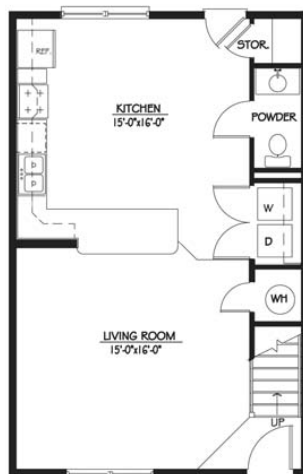

Fresno, CA Floorplans

One-Bedroom Apartment
(approx. 650 sq. ft.)

Entry Level

Two-Bedroom Townhome
(approx. 1300 sq. ft.)

Entry Level

Upper Level

Three-Bedroom Townhome
(approx. 2000 sq. ft.)

Entry Level

Upper Level

Lower Level

Three-Bedroom Townhome
(approx. 1700 sq. ft.)

Entry Level

Upper Level

Lower Level

Four-Bedroom Townhome
(approx. 2000 sq. ft.)

Entry Level

Upper Level

Lower Level