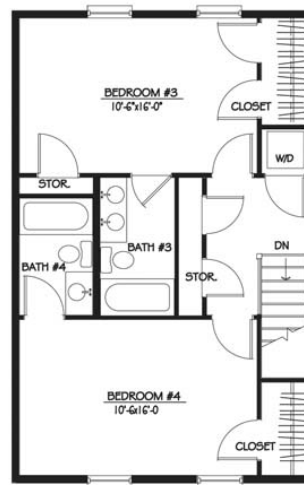

Fresno, CA Floorplans

One-Bedroom Apartment
(approx. 650 sq. ft.)

Entry Level

Two-Bedroom Townhome
(approx. 1300 sq. ft.)

Entry Level

Upper Level

Three-Bedroom Townhome
(approx. 2000 sq. ft.)

Entry Level

Upper Level

Lower Level

Three-Bedroom Townhome
(approx. 1700 sq. ft.)

Entry Level

Upper Level

Lower Level

Four-Bedroom Townhome
(approx. 2000 sq. ft.)

Entry Level

Upper Level

Lower Level