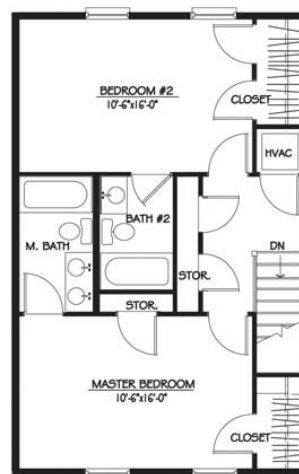

Fresno, CA Floorplans

One-Bedroom Apartment
(approx. 650 sq. ft.)

Entry Level

Two-Bedroom Townhome
(approx. 1300 sq. ft.)

Entry Level

Upper Level

Three-Bedroom Townhome
(approx. 2000 sq. ft.)

Entry Level

Upper Level

Lower Level

Three-Bedroom Townhome
(approx. 1700 sq. ft.)

Entry Level

Upper Level

Lower Level

Four-Bedroom Townhome
(approx. 2000 sq. ft.)

Entry Level

Upper Level

Lower Level